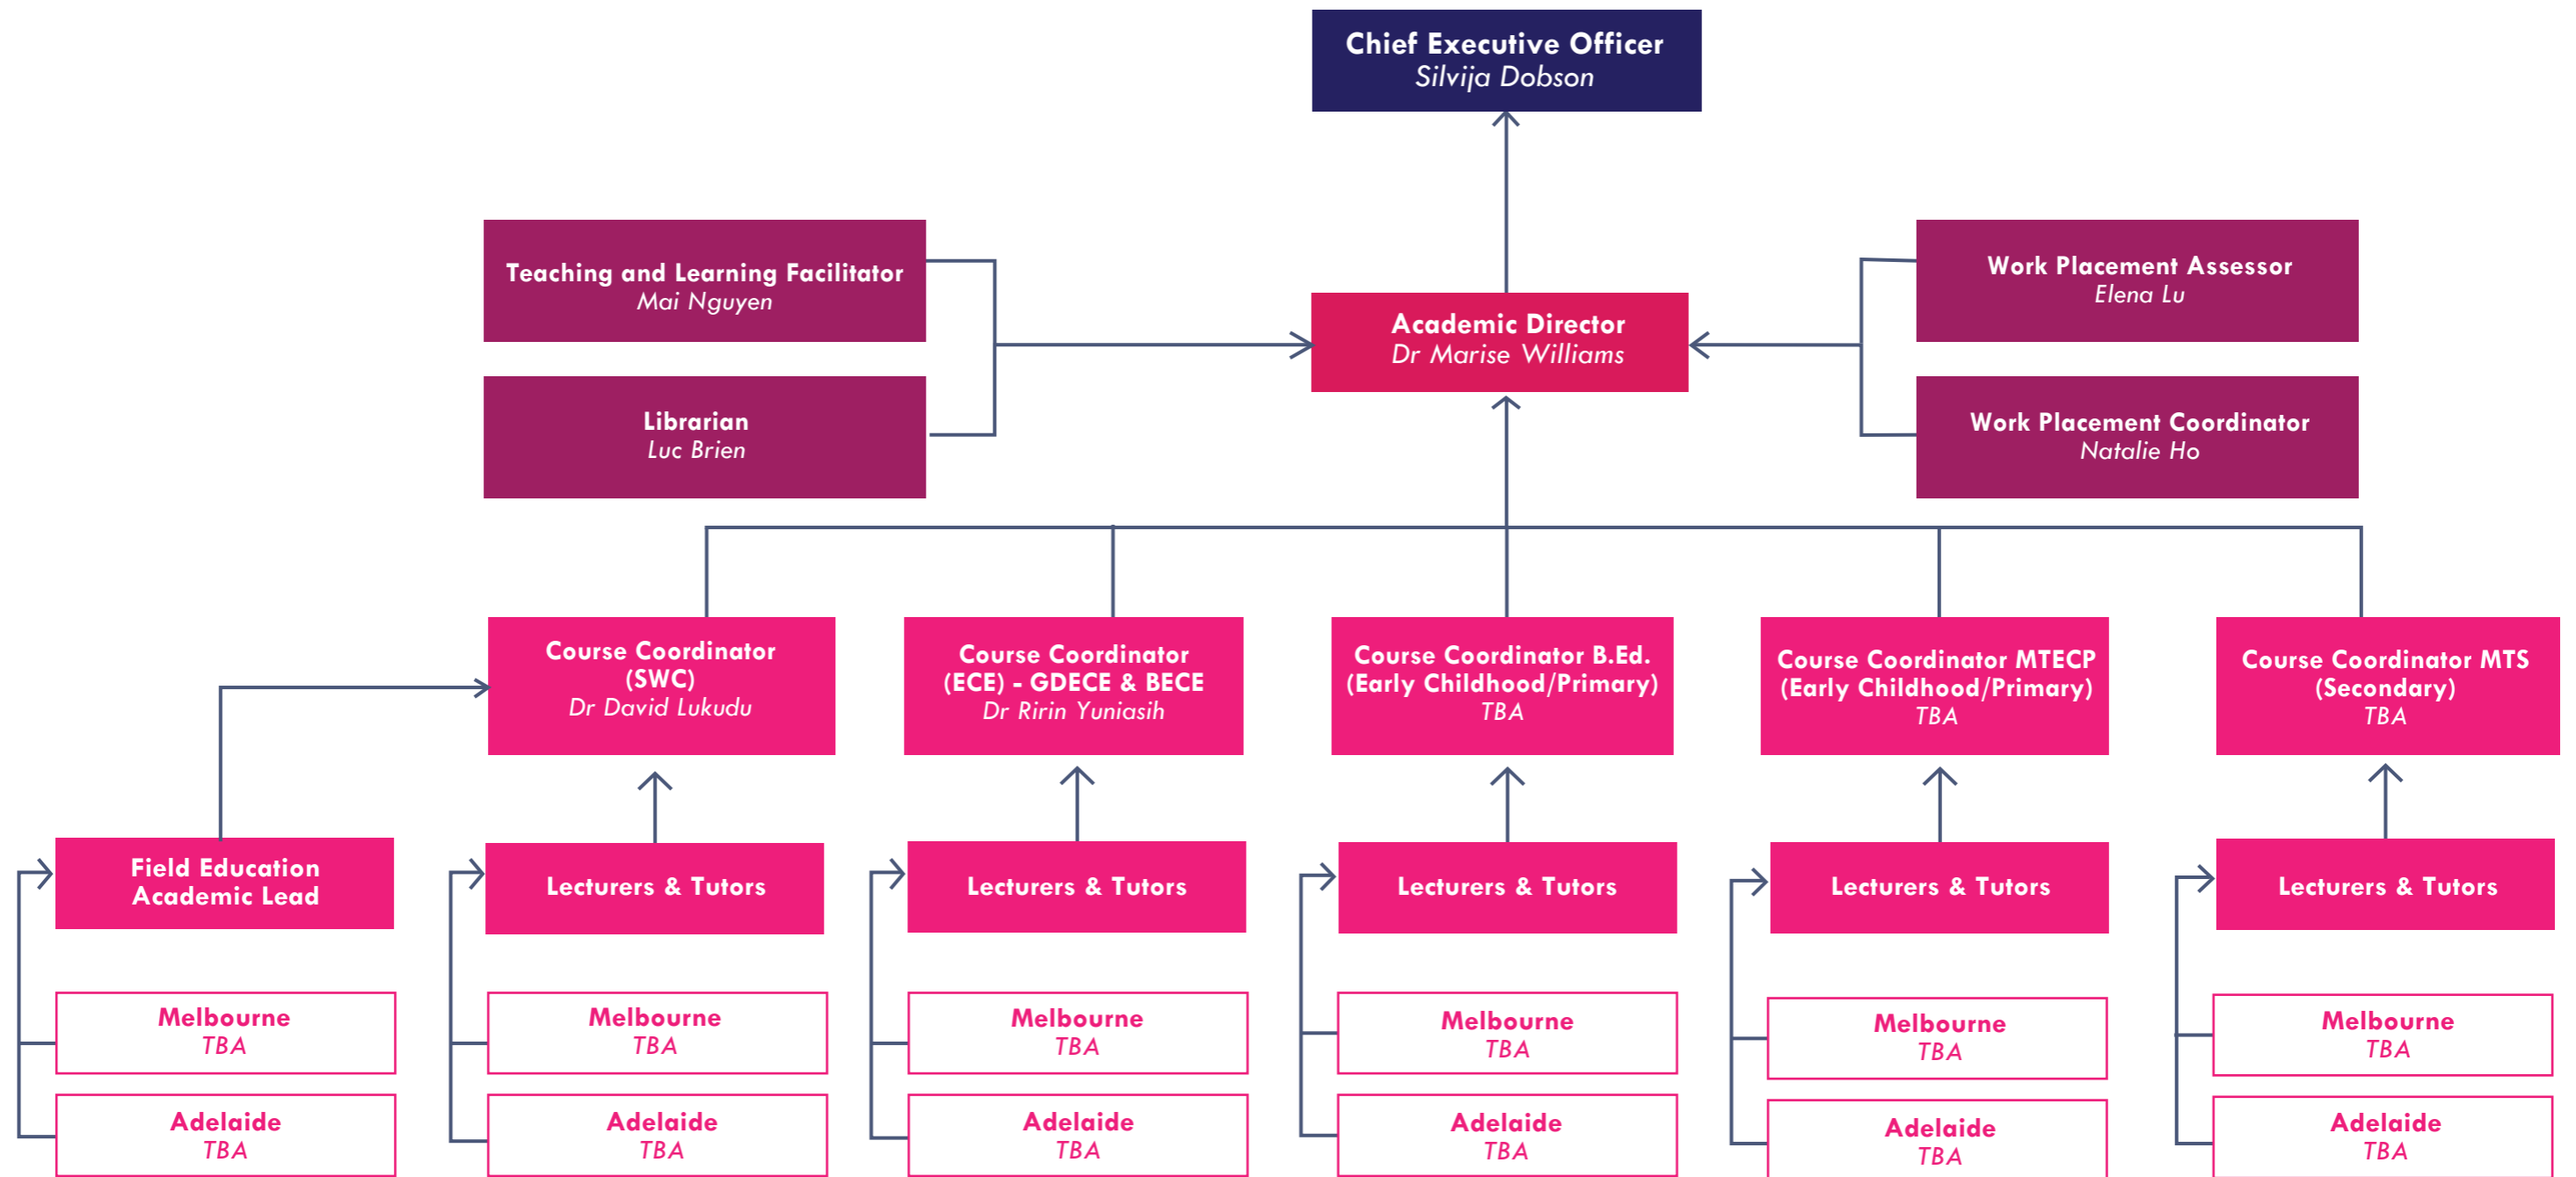

SCEI-HE ACADEMIC DEPARTMENT AND TEACHING STAFF

MELBOURNE CAMPUSES

155-161 Boundary Road, North Melbourne, VIC, 3051, Australia.
41 Boundary Road, North Melbourne, VIC, 3051, Australia.
530-538 Victoria Street, North Melbourne, VIC, 3051, Australia.

ADELAIDE CAMPUS

14-16 Grote Street, Adelaide, SA, 5000, Australia.

→ Filled Arrow: Directly reports to

- - - - -> Dashed Arrow: Secondary reports to