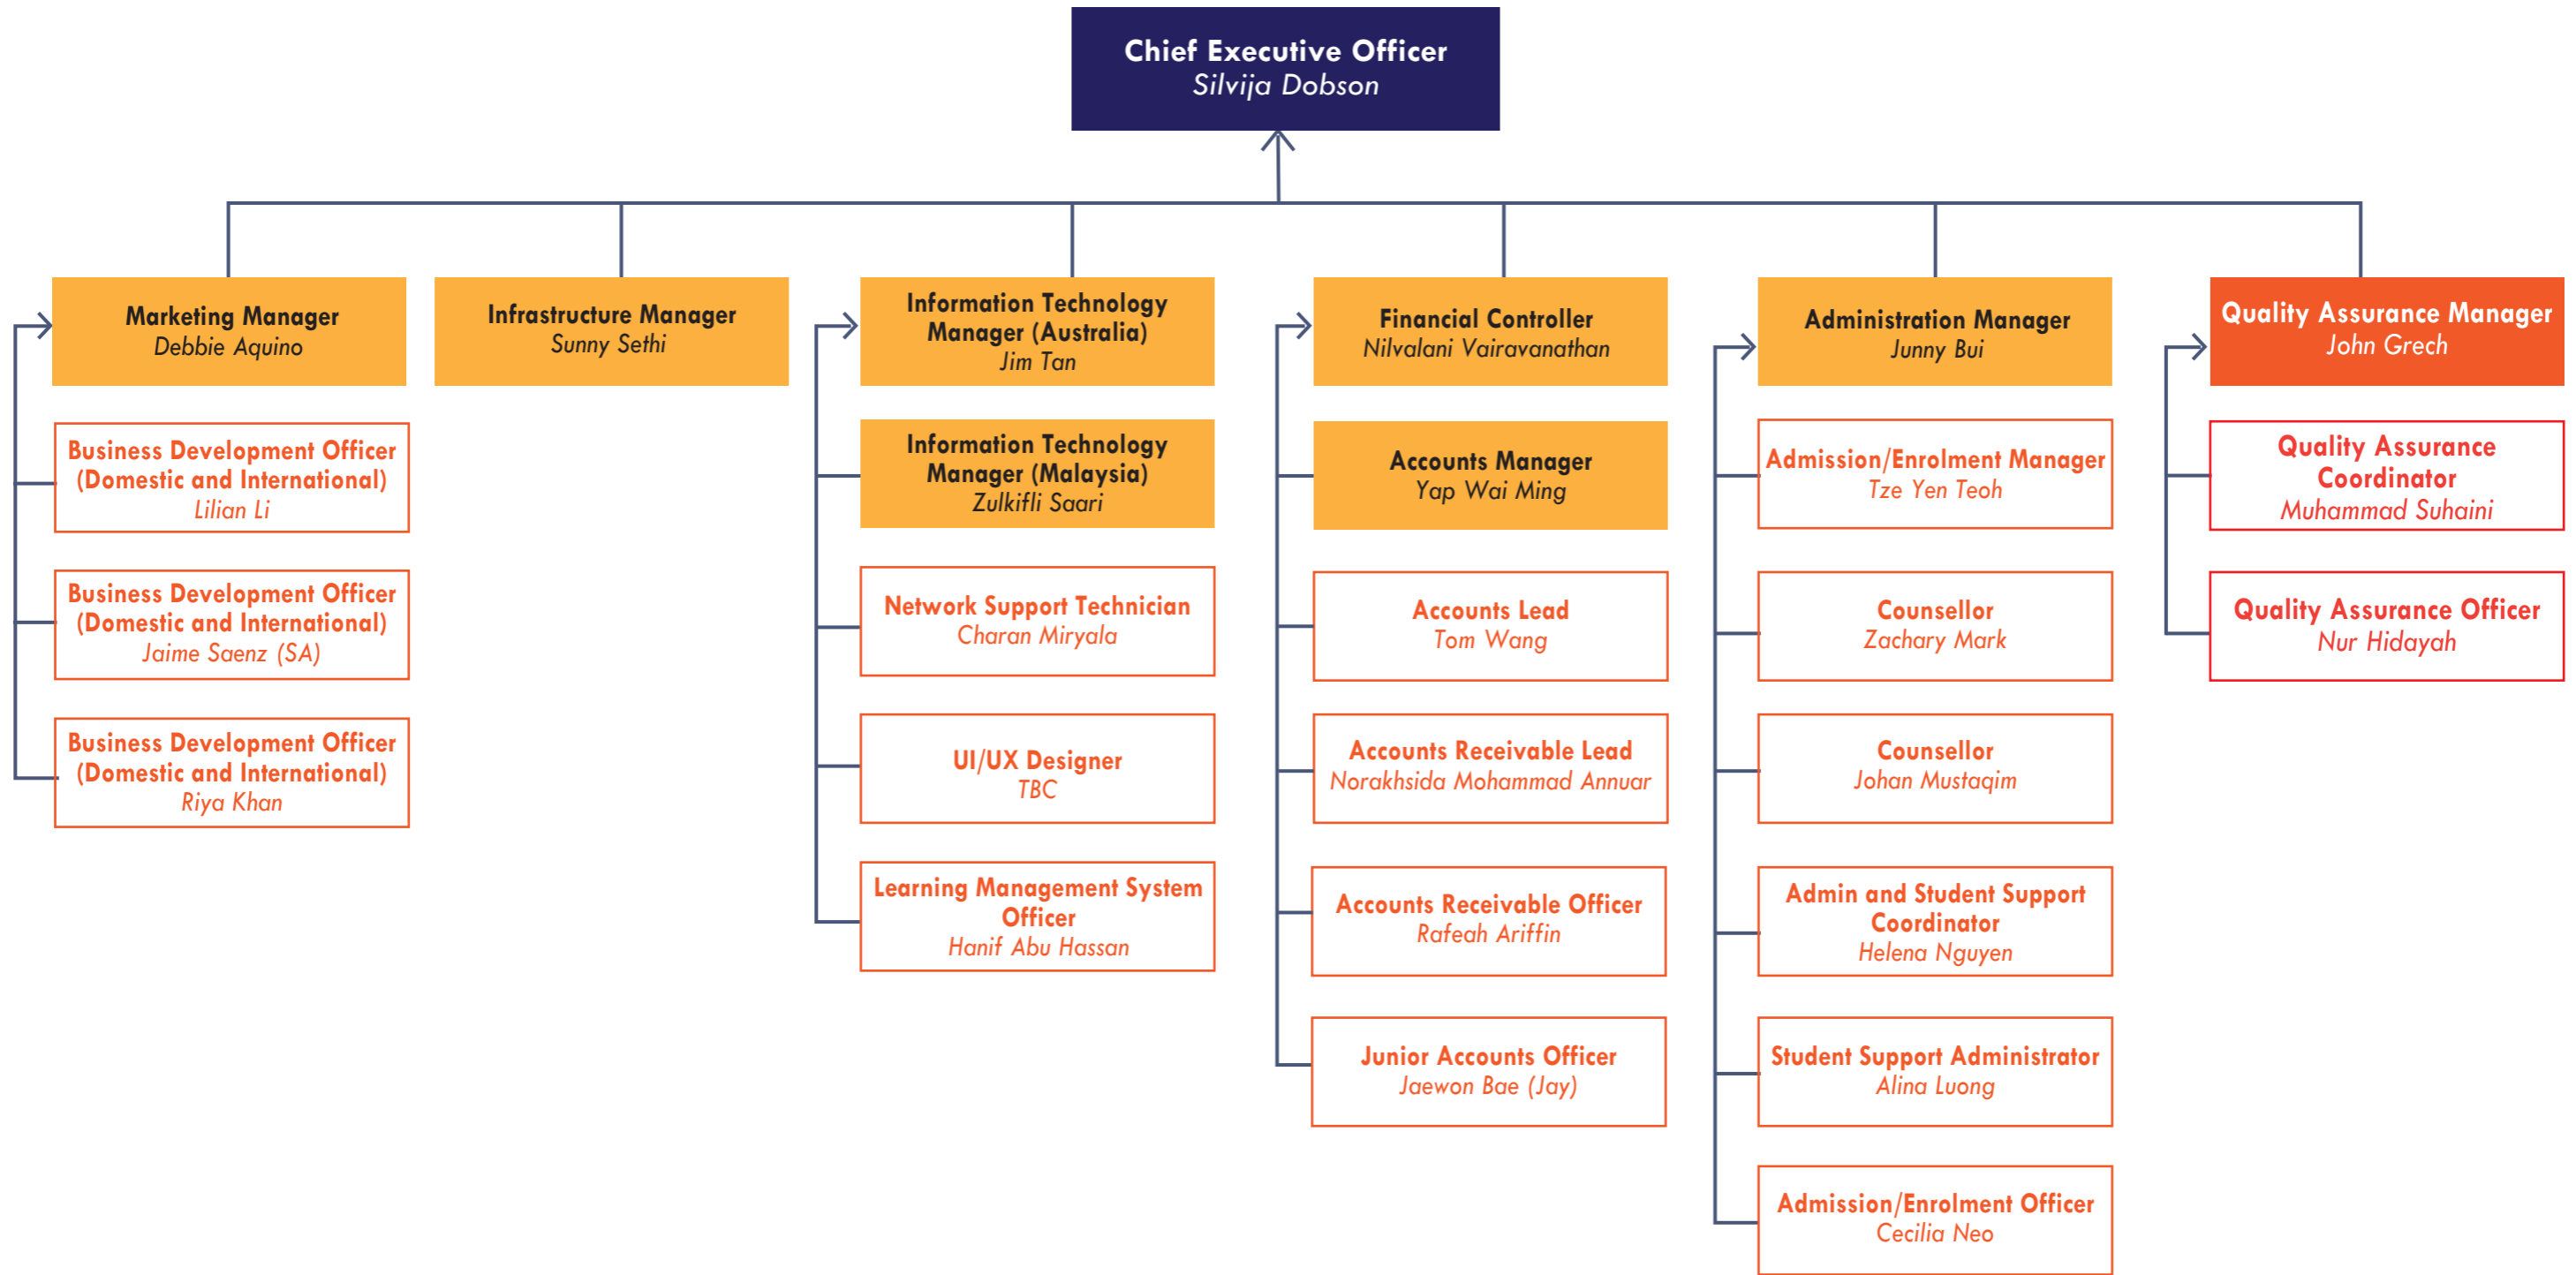

SCEI-HE STAFF CHART

MELBOURNE CAMPUSES

155-161 Boundary Road, North Melbourne, VIC, 3051, Australia.
41 Boundary Road, North Melbourne, VIC, 3051, Australia.
530-538 Victoria Street, North Melbourne, VIC, 3051, Australia.

ADELAIDE CAMPUS

14-16 Grote Street, Adelaide, SA, 5000, Australia.

→ Filled Arrow: Directly reports to

- - - - -> Dashed Arrow: Secondary reports to