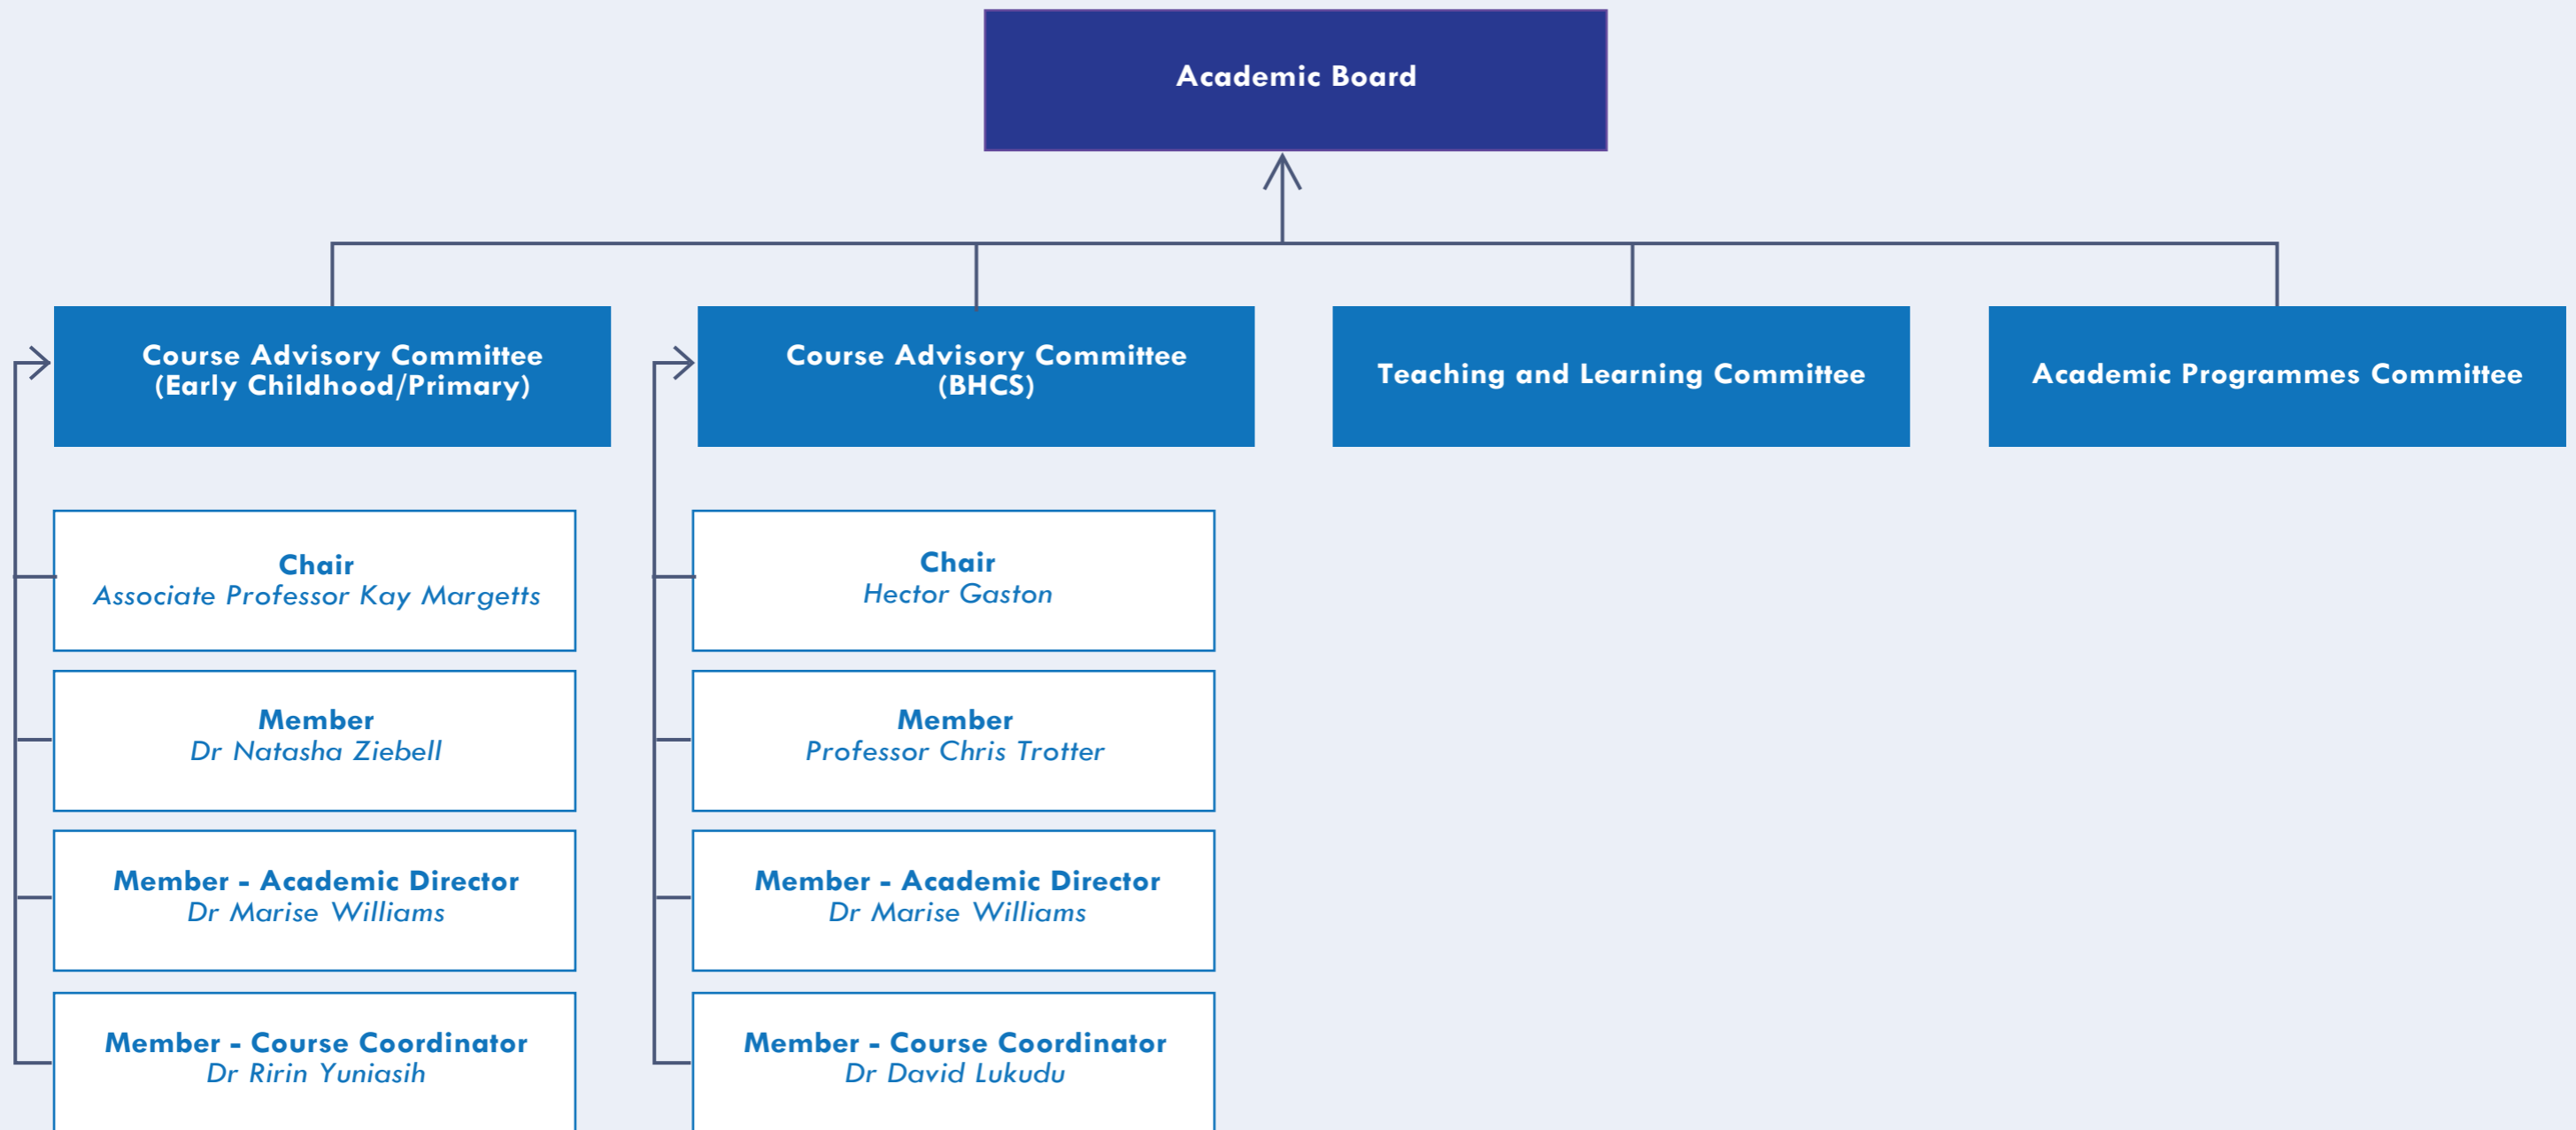

COURSE ADVISORY COMMITTEE