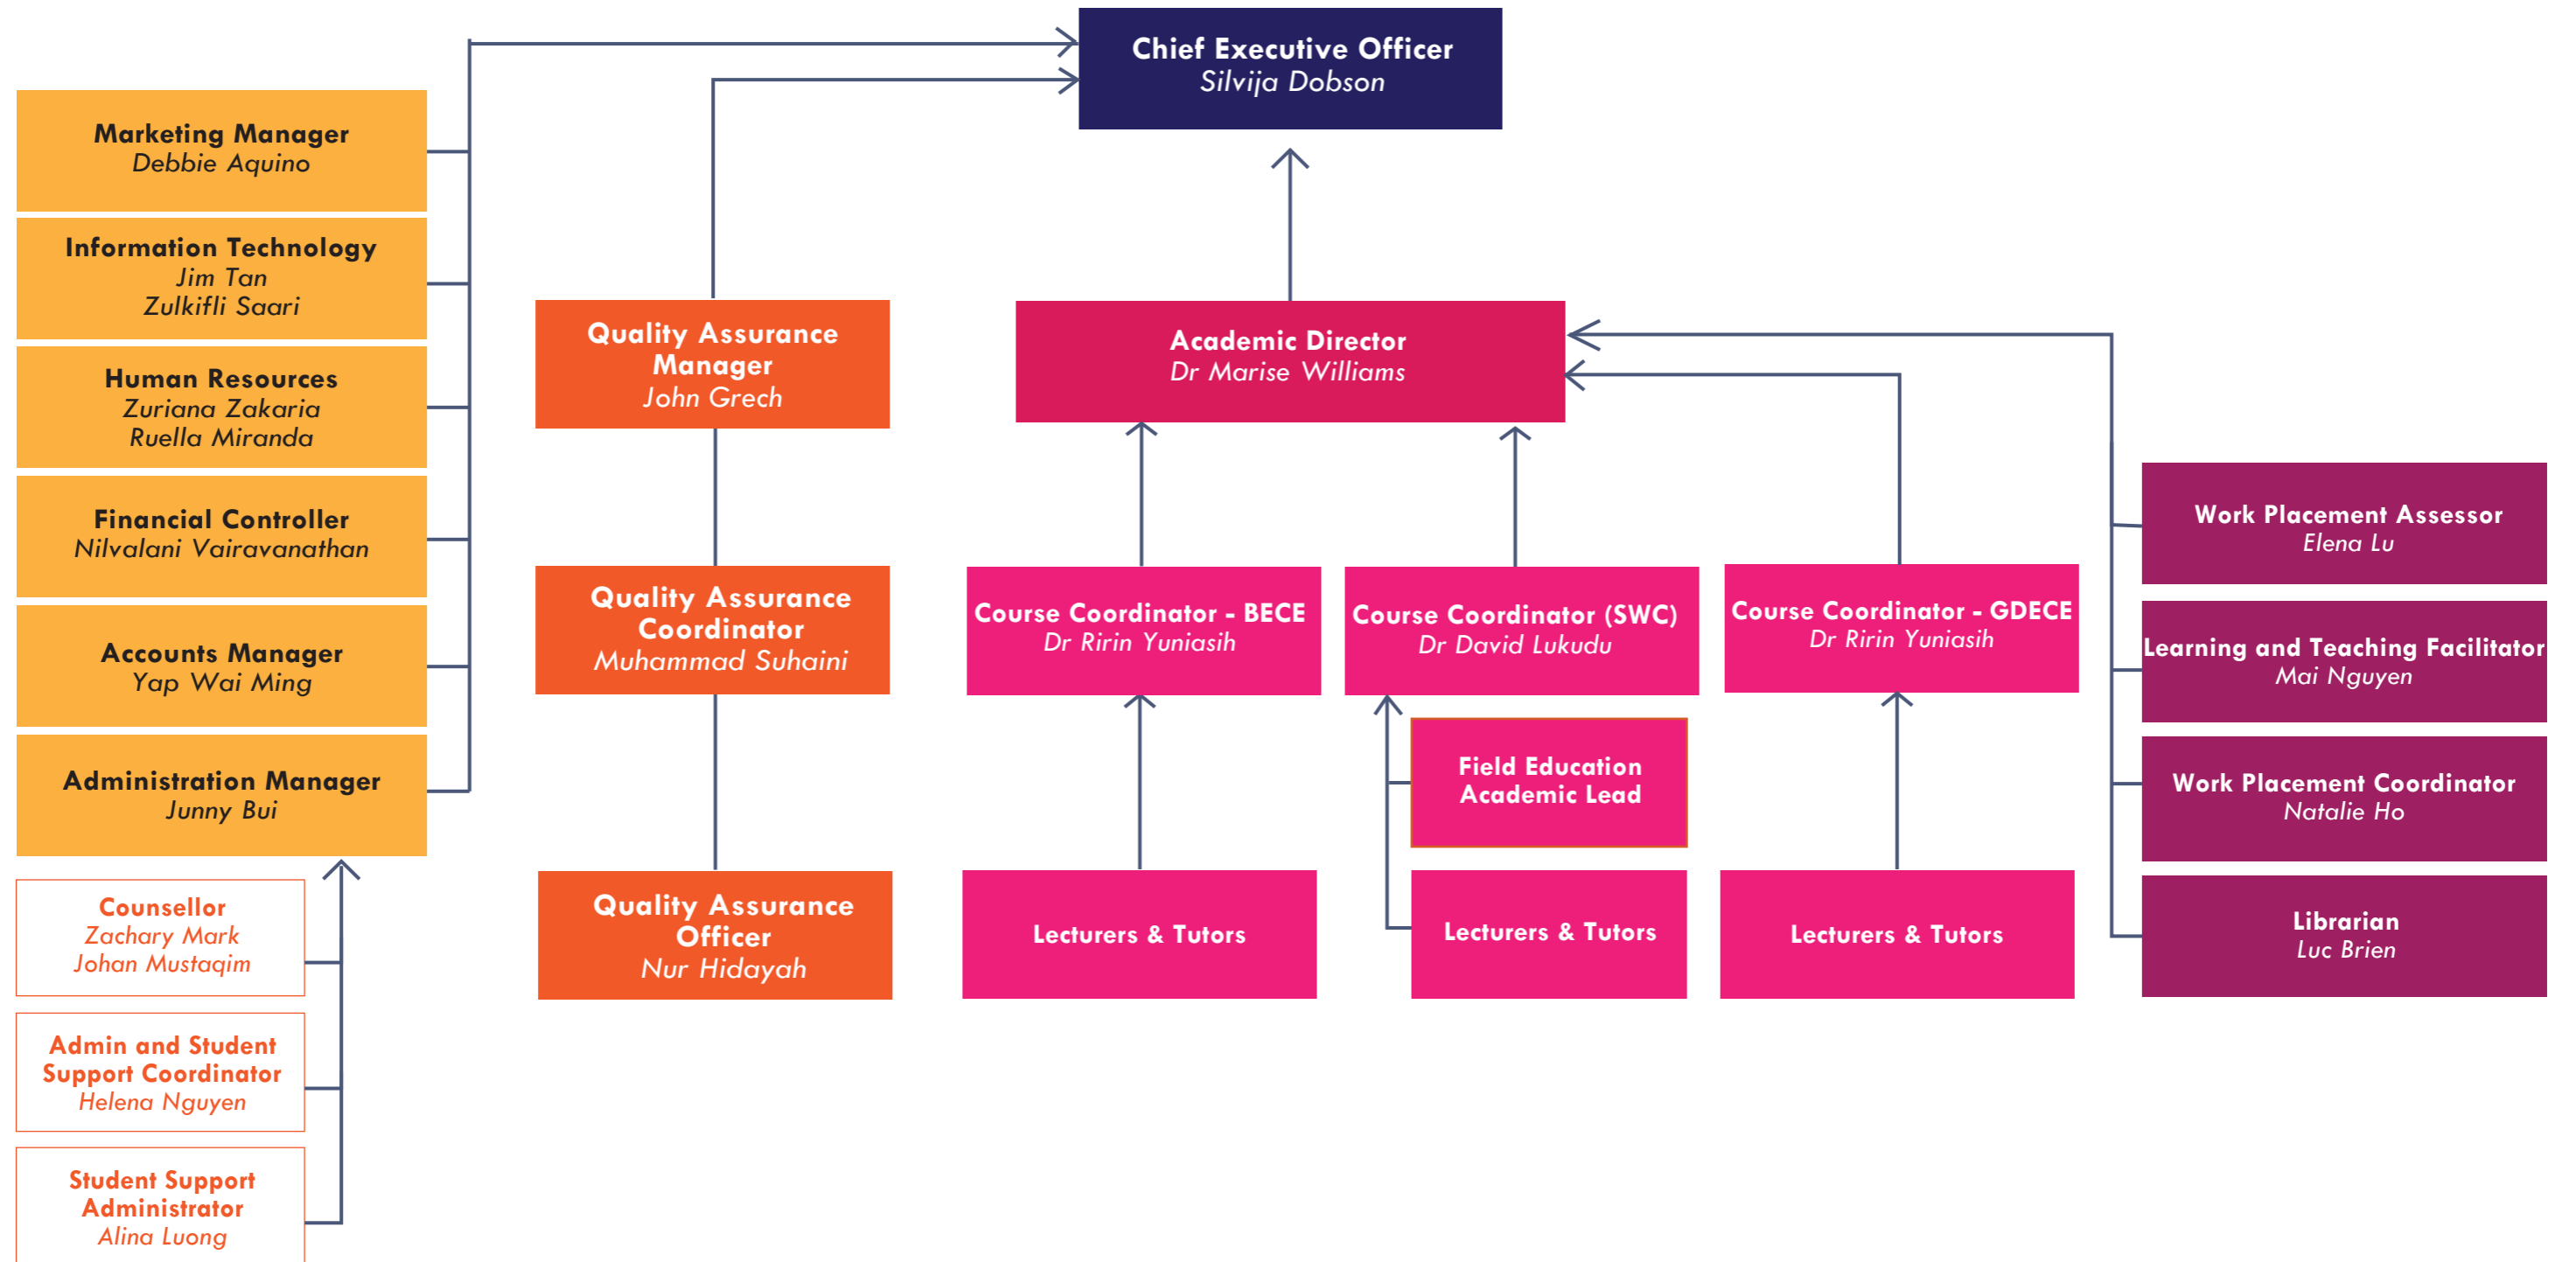

SCEI-HE MANAGEMENT TEAM