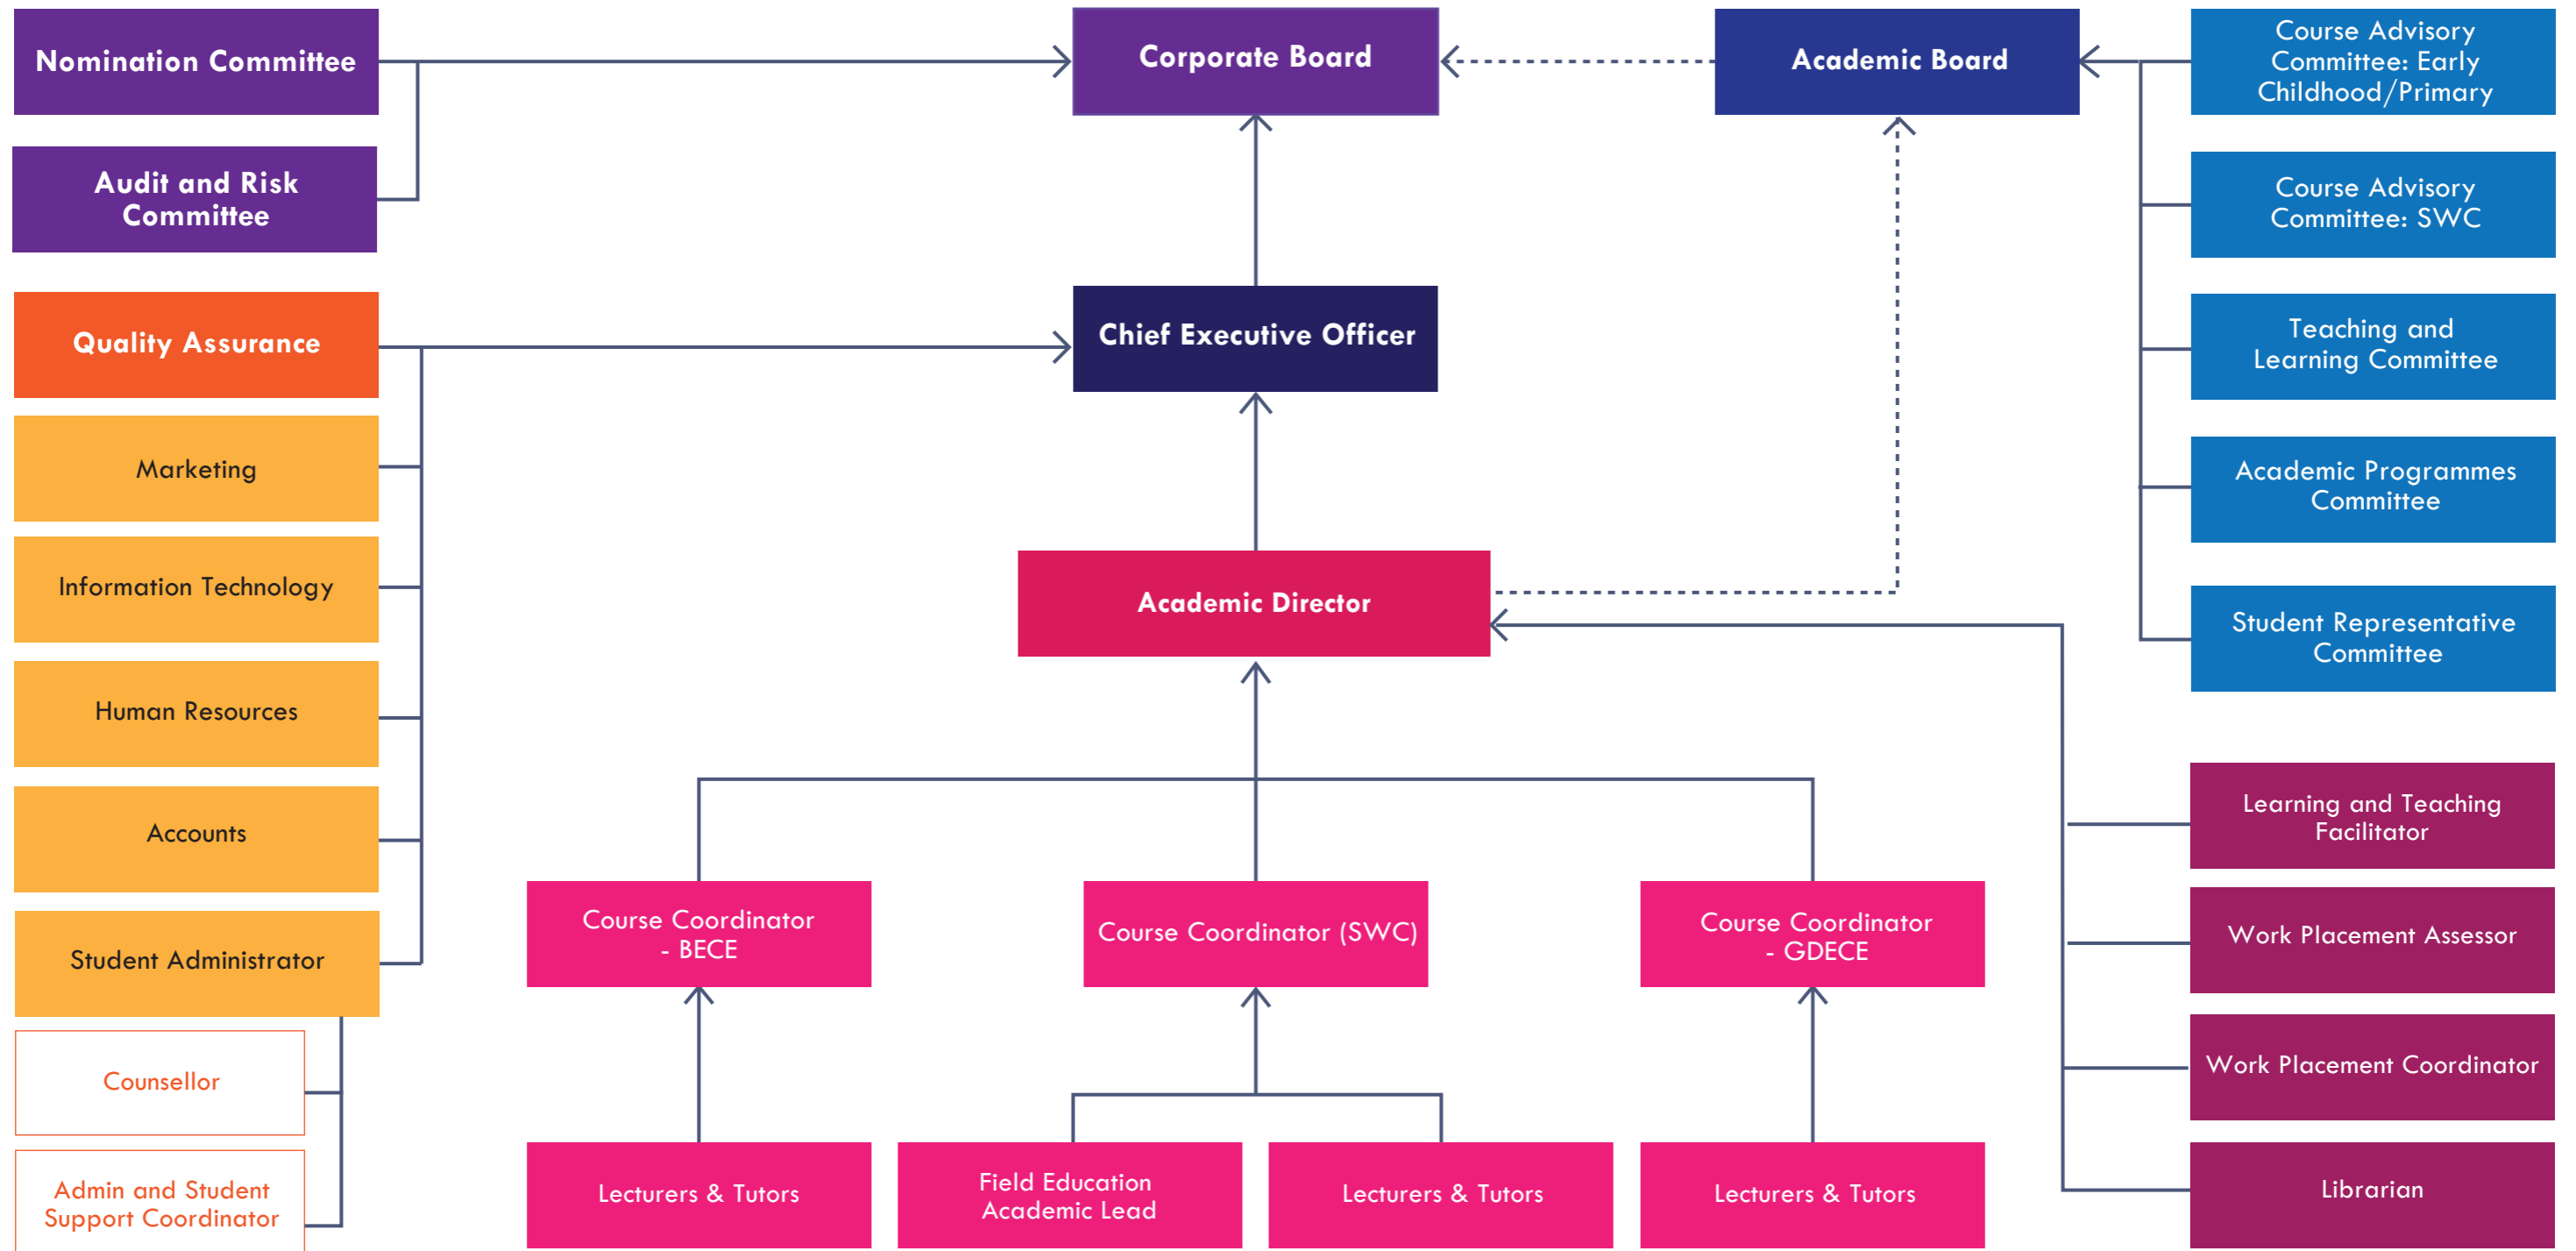

CORPORATE GOVERNANCE

MELBOURNE CAMPUSES

155-161 Boundary Road, North Melbourne, VIC, 3051, Australia.
41 Boundary Road, North Melbourne, VIC, 3051, Australia.
530-538 Victoria Street, North Melbourne, VIC, 3051, Australia.

ADELAIDE CAMPUS

14-16 Grote Street, Adelaide, SA, 5000, Australia.

→ Filled Arrow: Directly reports to

- - - - -> Dashed Arrow: Secondary reports to