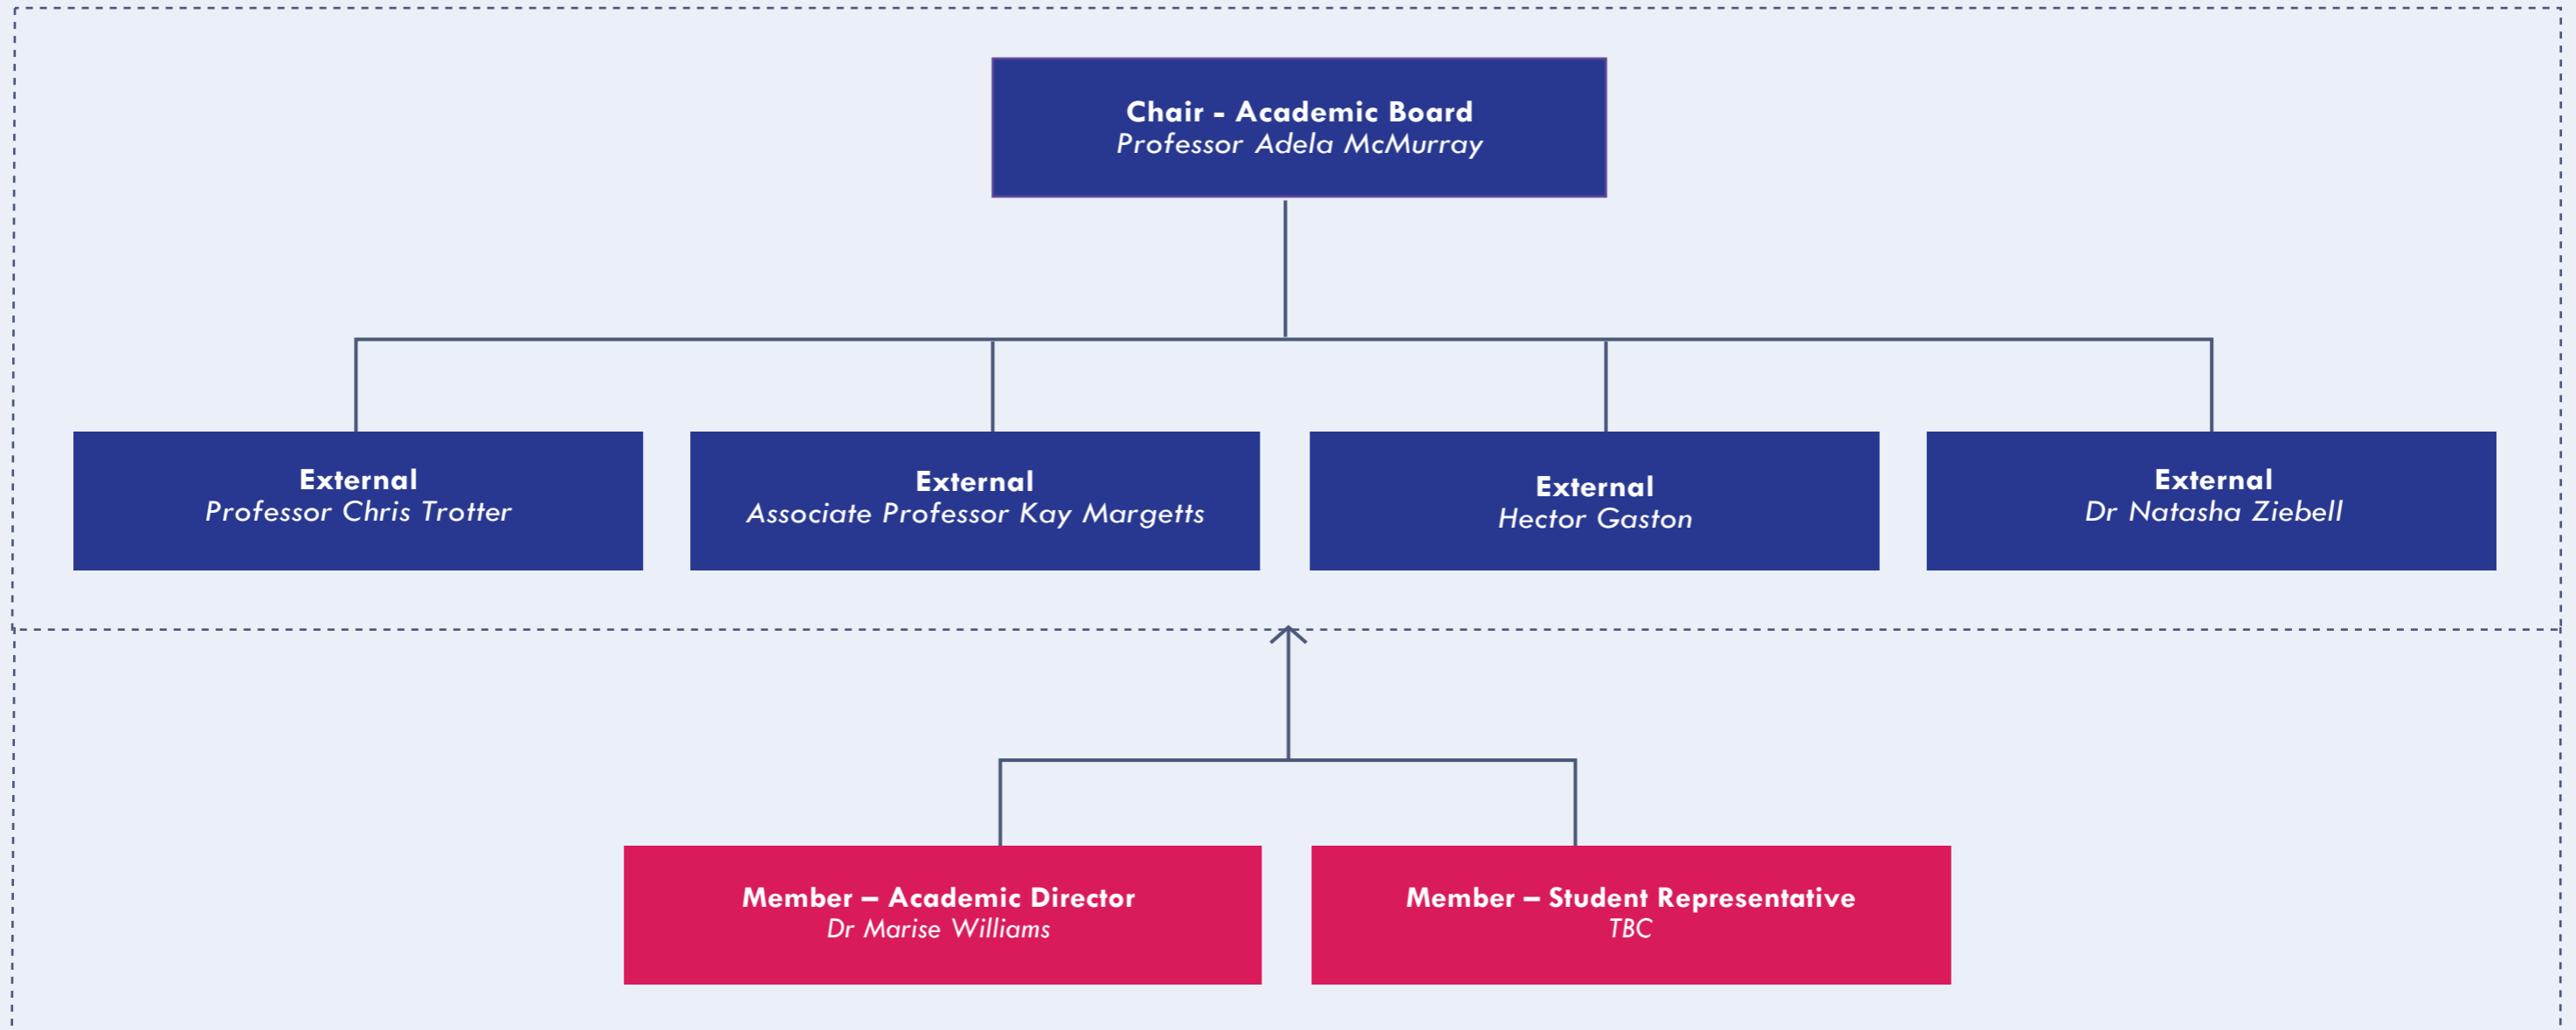

ACADEMIC BOARD

MELBOURNE CAMPUSES

155-161 Boundary Road, North Melbourne, VIC, 3051, Australia.
41 Boundary Road, North Melbourne, VIC, 3051, Australia.
530-538 Victoria Street, North Melbourne, VIC, 3051, Australia.

ADELAIDE CAMPUS

14-16 Grote Street, Adelaide, SA, 5000, Australia.