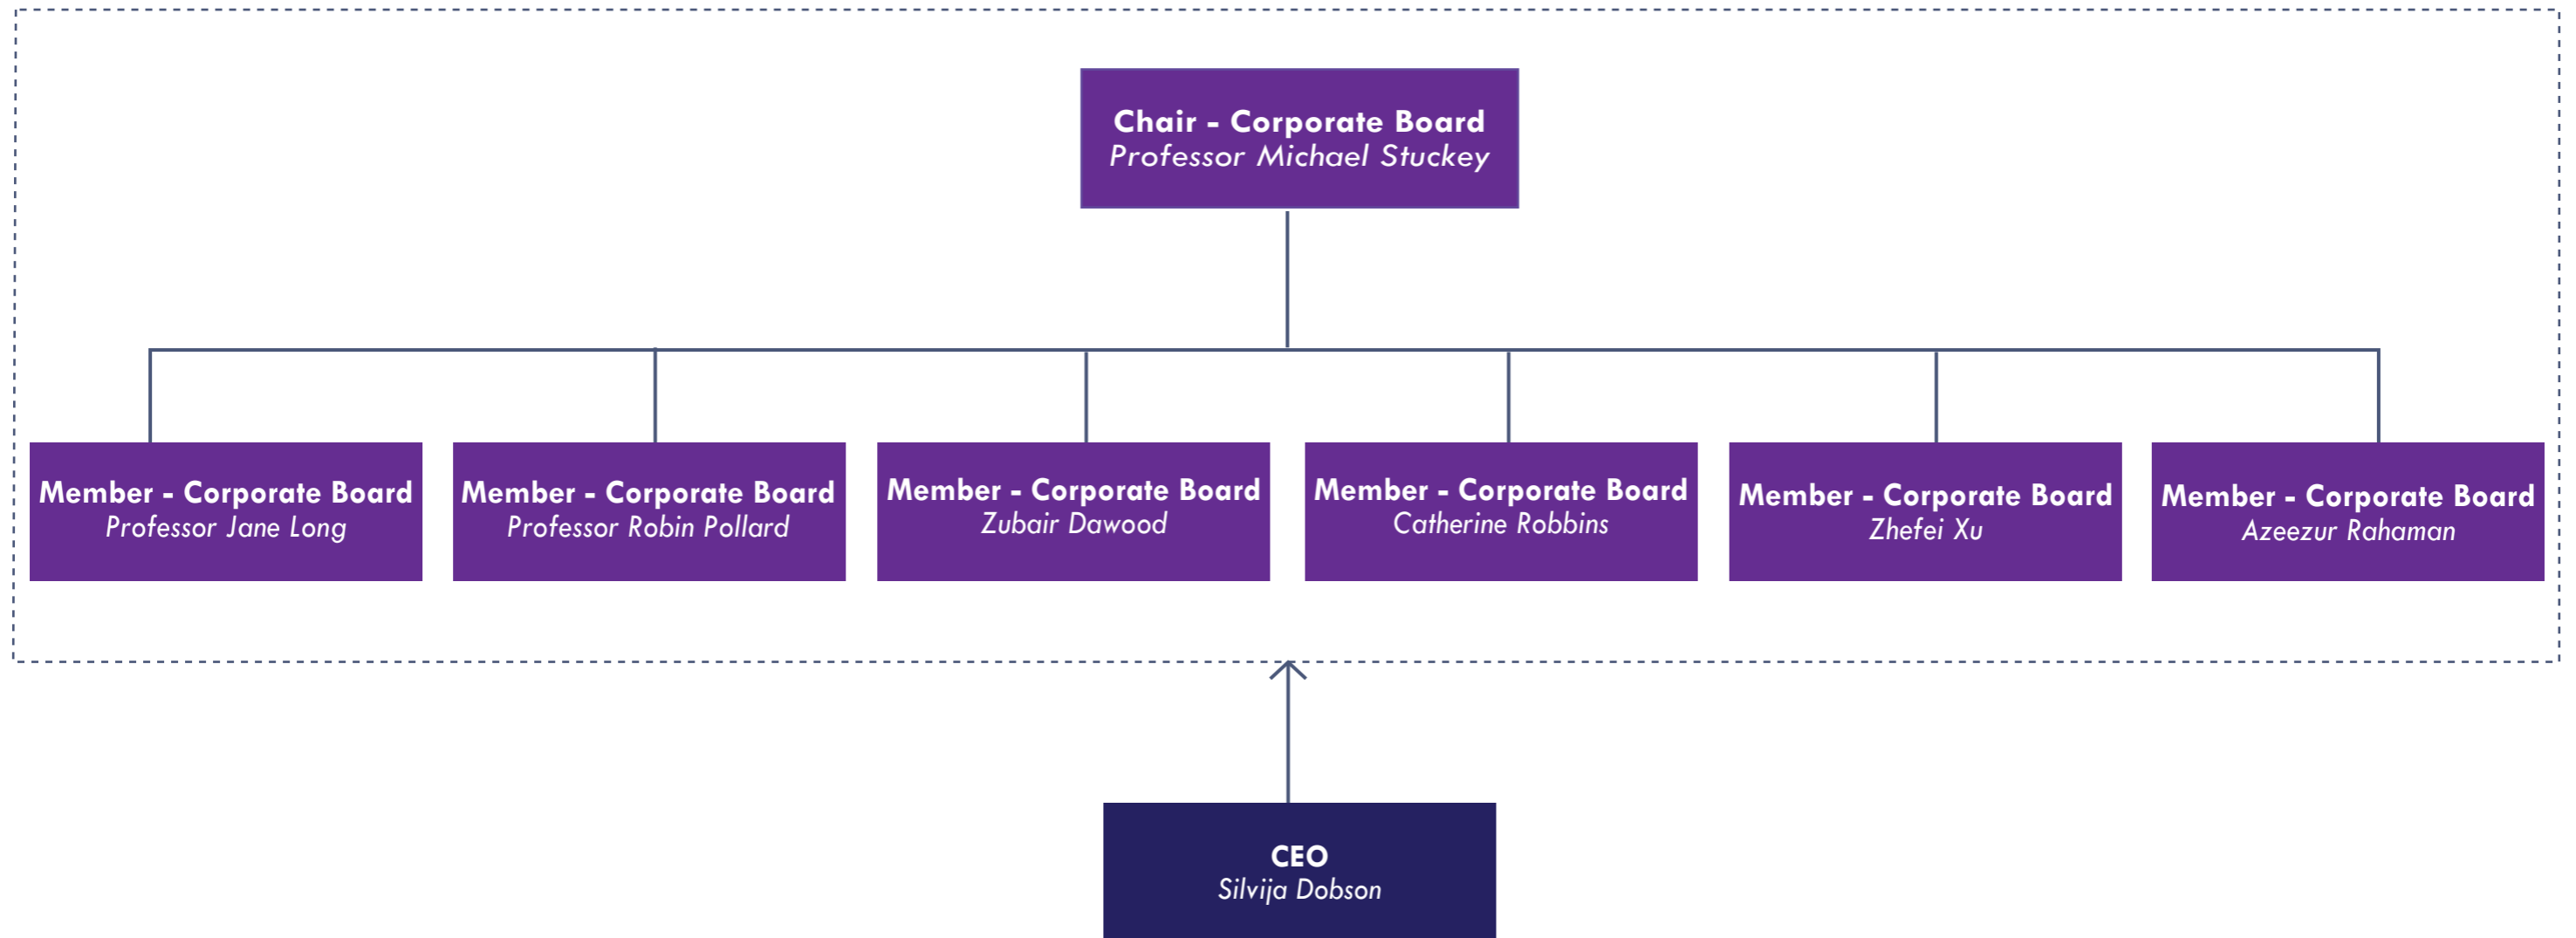

CORPORATE BOARD

MELBOURNE CAMPUSES

155-161 Boundary Road, North Melbourne, VIC, 3051, Australia.
41 Boundary Road, North Melbourne, VIC, 3051, Australia.
530-538 Victoria Street, North Melbourne, VIC, 3051, Australia.

ADELAIDE CAMPUS

14-16 Grote Street, Adelaide, SA, 5000, Australia.